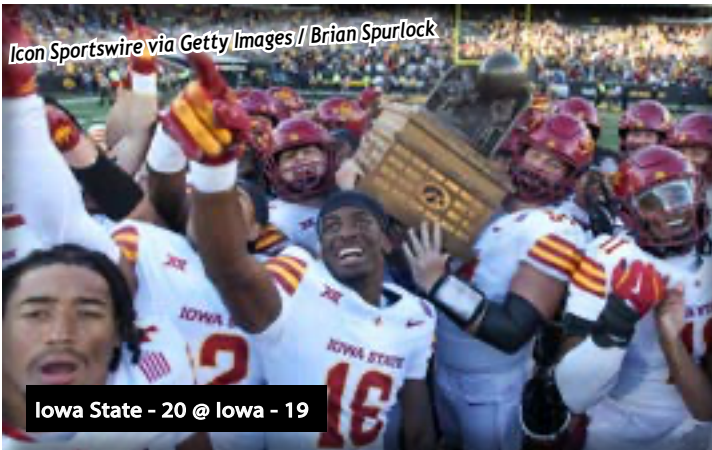

FBS CONFERENCE STANDINGS AS OF SEPT. 8

American			Independents		
Army	1-0	2-0	Notre Dame	—	1-1
Navy	1-0	2-0	UConn	—	1-1
East Carolina	0-0	2-0	UMass	—	0-2
Memphis	0-0	2-0	Mid-American		
North Texas	0-0	2-0	Northern Illinois	0-0	2-0
Rice	0-0	1-1	Toledo	0-0	2-0
South Florida	0-0	1-1	Ball State	0-0	1-0
Tulane	0-0	1-1	Bowling Green	0-0	1-1
Tulsa	0-0	1-1	Buffalo	0-0	1-1
UAB	0-0	1-1	Central Michigan	0-0	1-1
UTSA	0-0	1-1	Eastern Michigan	0-0	1-1
Charlotte	0-0	0-2	Ohio	0-0	1-1
FAU	0-1	0-2	Miami (OH)	0-0	0-1
Temple	0-1	0-2	Akron	0-0	0-2
Atlantic Coast			Kent State	0-0	0-2
Boston College	1-0	2-0	Western Michigan	0-0	0-2
Syracuse	1-0	2-0	Mountain West		
Virginia	1-0	2-0	San Jose State	1-0	2-0
Georgia Tech	1-1	2-1	UNLV	0-0	2-0
California	0-0	2-0	Boise State	0-0	1-1
Duke	0-0	2-0	Colorado State	0-0	1-1
Louisville	0-0	2-0	Fresno State	0-0	1-1
Miami (FL)	0-0	2-0	Hawai'i	0-0	1-1
North Carolina	0-0	2-0	San Diego State	0-0	1-1
Pittsburgh	0-0	2-0	Utah State	0-0	1-1
SMU	0-0	2-1	Nevada	0-0	1-2
Clemson	0-0	1-1	New Mexico	0-0	0-2
N.C. State	0-0	1-1	Wyoming	0-0	0-2
Stanford	0-0	1-1	Air Force	0-1	1-1
Virginia Tech	0-0	1-1	Pac-12		
Wake Forest	0-1	1-1	Oregon State	0-0	2-0
Florida State	0-2	0-2	Washington State	0-0	2-0
Big 12			SEC		
Arizona	0-0	2-0	South Carolina	1-0	2-0
Arizona State	0-0	2-0	Alabama	0-0	2-0
BYU	0-0	2-0	Georgia	0-0	2-0
Iowa State	0-0	2-0	Missouri	0-0	2-0
Kansas State	0-0	2-0	Oklahoma	0-0	2-0
Oklahoma State	0-0	2-0	Ole Miss	0-0	2-0
TCU	0-0	2-0	Tennessee	0-0	2-0
UCF	0-0	2-0	Texas	0-0	2-0
Utah	0-0	2-0	Vanderbilt	0-0	2-0
Baylor	0-0	1-1	Arkansas	0-0	1-1
Cincinnati	0-0	1-1	Auburn	0-0	1-1
Colorado	0-0	1-1	Florida	0-0	1-1
Kansas	0-0	1-1	LSU	0-0	1-1
Texas Tech	0-0	1-1	Mississippi State	0-0	1-1
West Virginia	0-0	1-1	Texas A&M	0-0	1-1
Houston	0-0	0-2	Kentucky	0-1	1-1
Big Ten			Sun Belt		
Michigan State	1-0	2-0	<i>East</i>		
Illinois	0-0	2-0	Coastal Carolina	0-0	2-0
Indiana	0-0	2-0	James Madison	0-0	2-0
Nebraska	0-0	2-0	Appalachian State	0-0	1-1
Ohio State	0-0	2-0	Georgia Southern	0-0	1-1
Oregon	0-0	2-0	Georgia State	0-0	1-1
Penn State	0-0	2-0	Marshall	0-0	1-1
Rutgers	0-0	2-0	Old Dominion	0-0	0-2
USC	0-0	2-0	<i>West</i>		
Washington	0-0	2-0	Arkansas State	0-0	2-0
Wisconsin	0-0	2-0	LA - Lafayette	0-0	2-0
Purdue	0-0	1-0	Texas State	0-0	2-0
UCLA	0-0	1-0	LA - Monroe	0-0	2-0
Iowa	0-0	1-1	Southern Miss	0-0	1-1
Michigan	0-0	1-1	South Alabama	0-0	0-2
Minnesota	0-0	1-1	Troy	0-0	0-2
Northwestern	0-0	1-1	Conference USA		
Maryland	0-1	1-1	Liberty	1-0	2-0
			Louisiana Tech	0-0	1-0
			FIU	0-0	1-1
			Middle Tennessee	0-0	1-1
			Sam Houston	0-0	1-1
			Western Kentucky	0-0	1-1
			Jacksonville State	0-0	0-2
			Kennesaw State	0-0	0-2
			UTEP	0-0	0-2
			New Mexico State	0-1	1-1

- BOWL ELIGIBLE
- BOWL INELIGIBLE

U.S. COACHES POLL TOP 20
as of Sept. 8